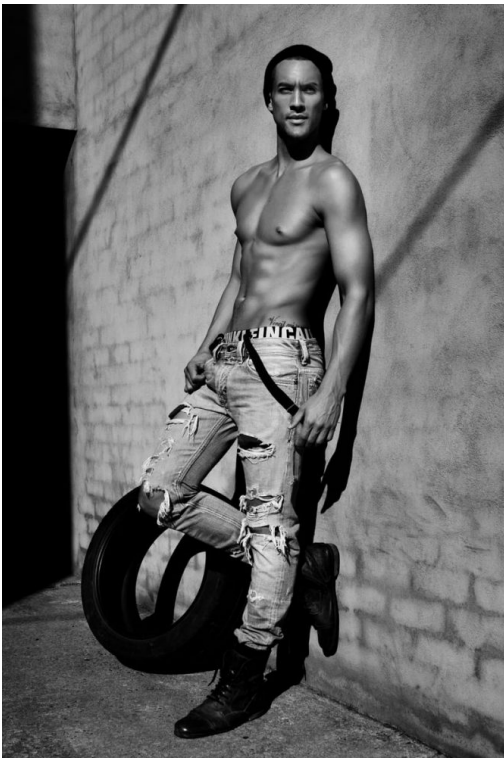

Emile @emilesteenveld

HEIGHT
188 cm

BUST
94 cm

WEIST
81 cm

HAIR
Brown

EYES
Brown

SHOES
45

BALISTARZ