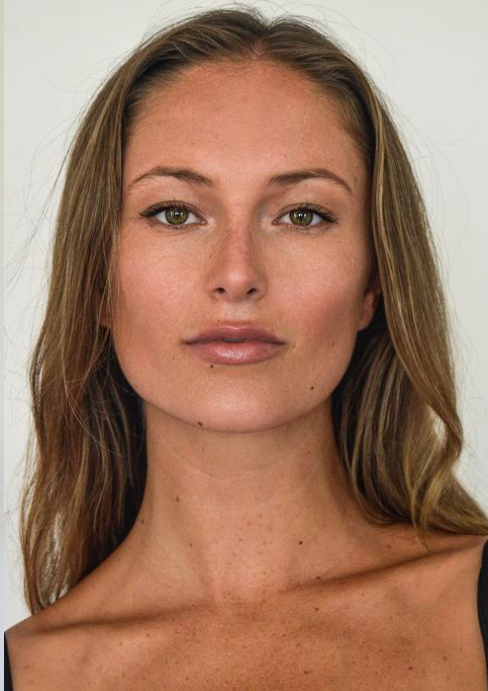

BROOKE

BALISTARZ

# BROOKE

Height 176 cm

Bust 76 cm

Waist 63 cm

Hips 90 cm

Eyes Green

Hair Blond

Shoes 41