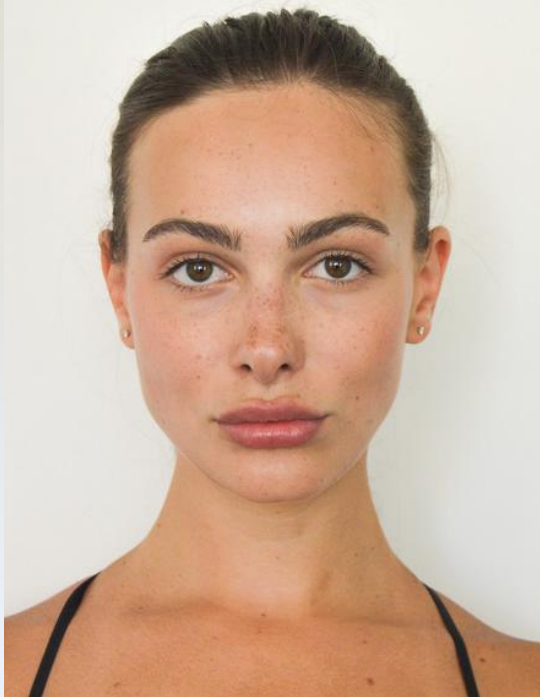

DASHA

BALISTARZ

DASHA

Height 177 cm

Bust 85 cm

Waist 65 cm

Hips 95 cm

Eyes Brown

Hair Brown

Shoes 40

B A L I S T A R Z