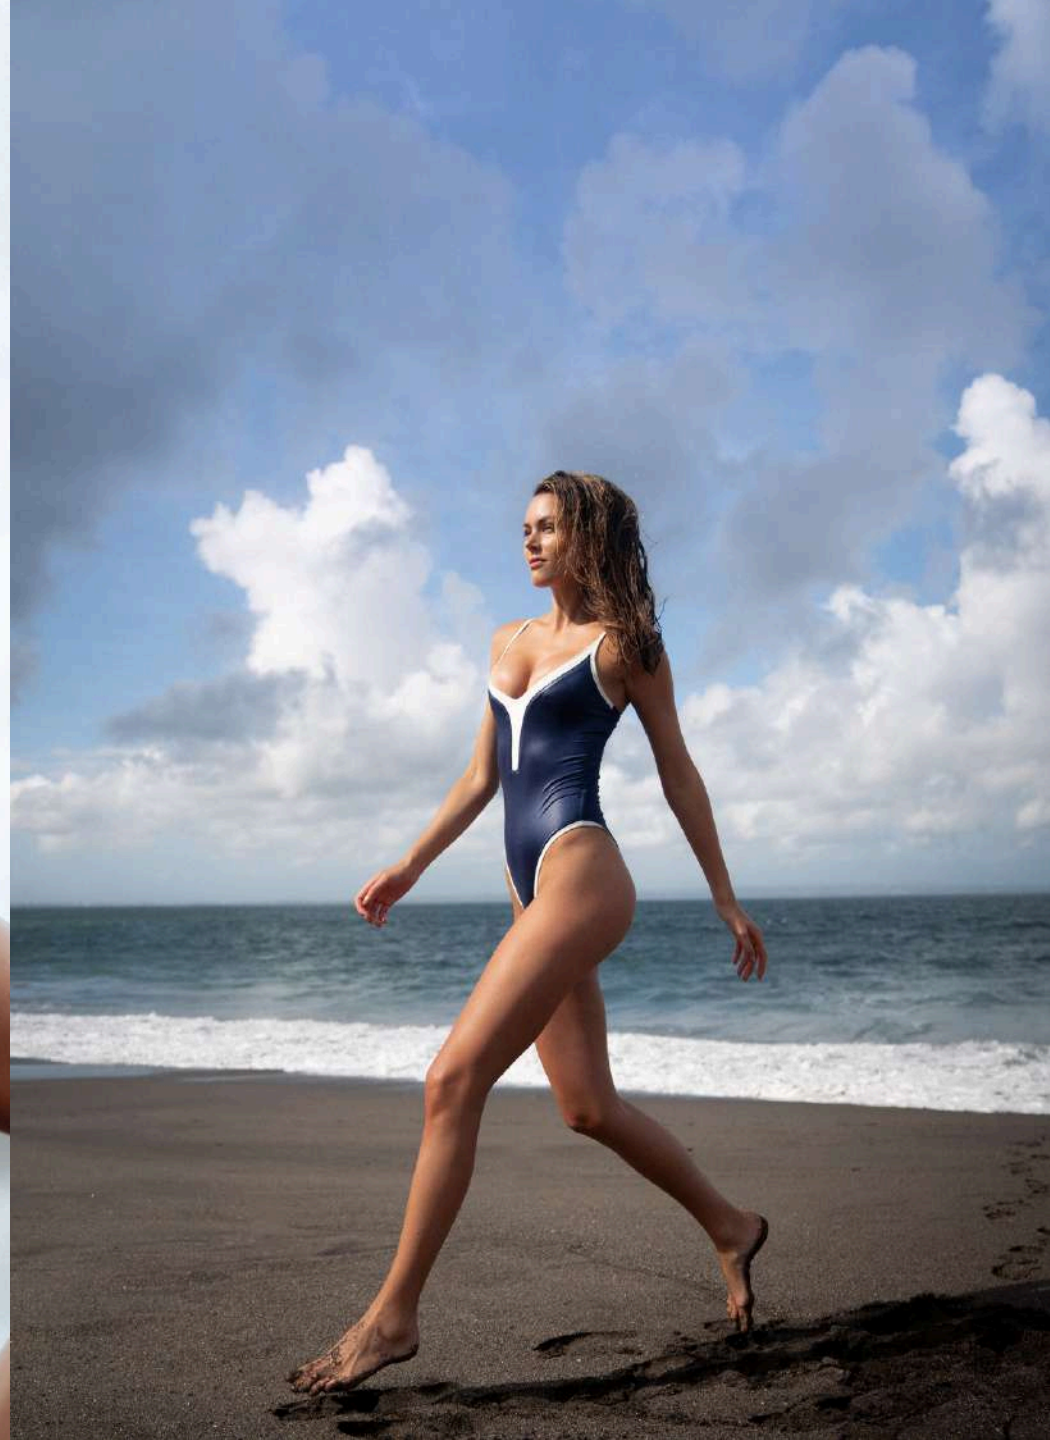

DIANA

BALISTARZ

DIANA

Height 178 cm

Bust 86 cm

Waist 61 cm

Hips 90 cm

Eyes Brown

Hair Brown

Shoes 41

LOCALOCA

taupe.

taupe.

VOLANT

BALI BLACK SAND BEACH

PHOTOGRAPHER CELSO DINIZ
FEMALE MODEL DIANA MIHAILA @METROPOLITAN MODELS