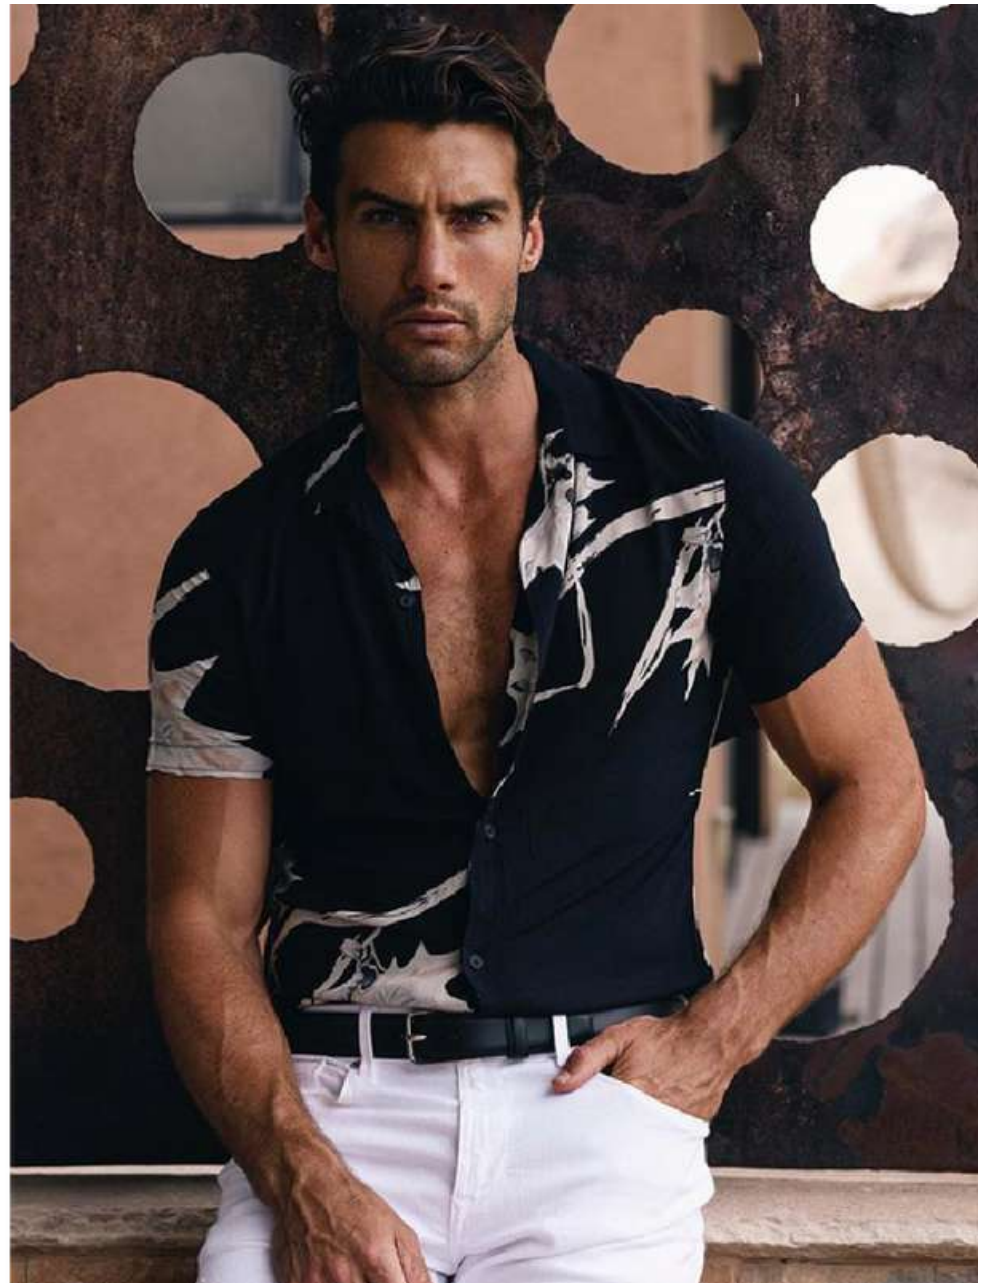

MITCHELL

BALISTAR Z

MITCHELL

Height 188cm

Bust 105cm

Waist 81cm

Hips 105cm

Eyes Green

Hair Brown

Shoes 44

VICTOR MAGAZINE MEN

online exclusive

MITCHELL WICK BY WONG SIM