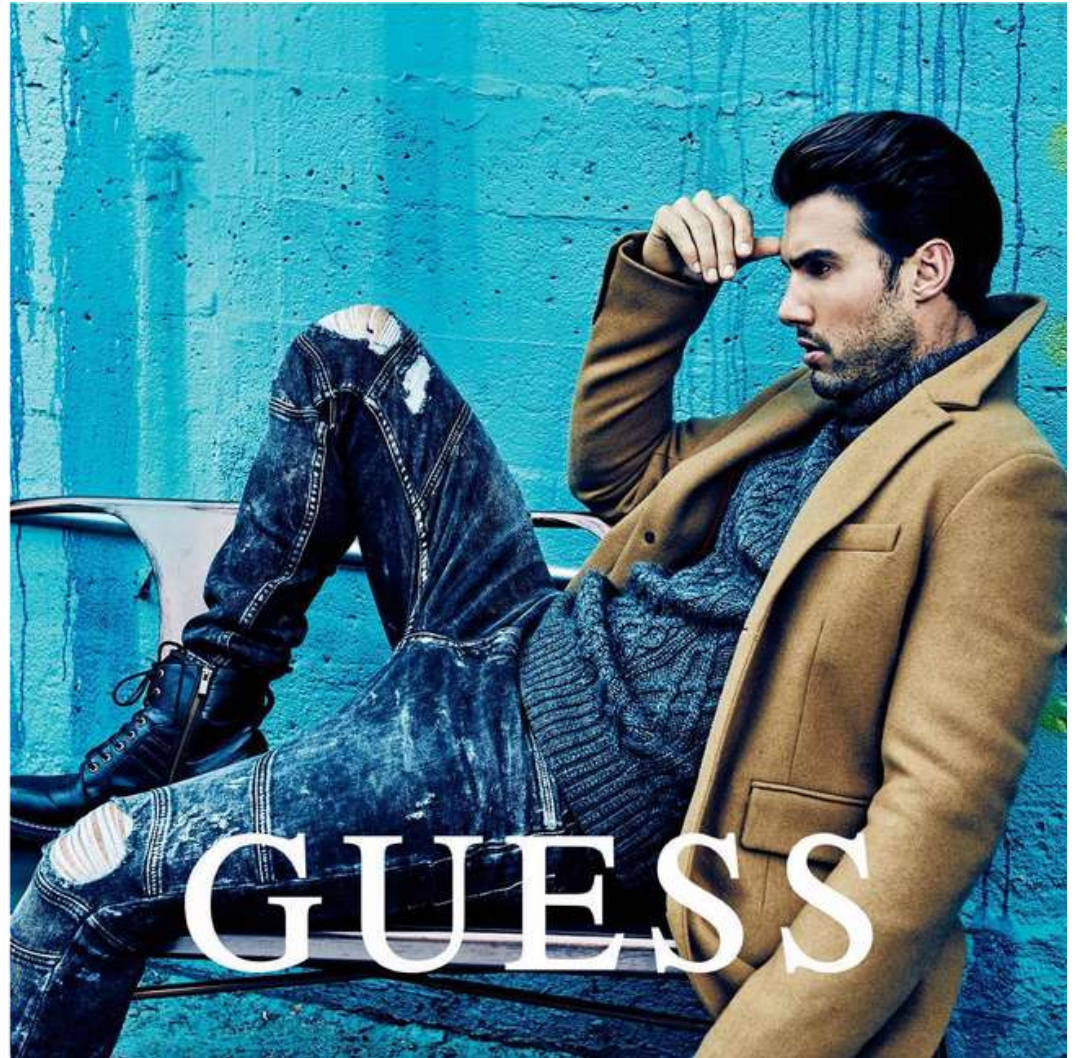

MITCHELL

BALISTAR Z

MITCHELL

Height 188cm

Bust 105cm

Waist 81cm

Hips 105cm

Eyes Green

Hair Brown

Shoes 44

VICTOR MAGAZINE MEN

online exclusive

MITCHELL WICK BY WONG SIM