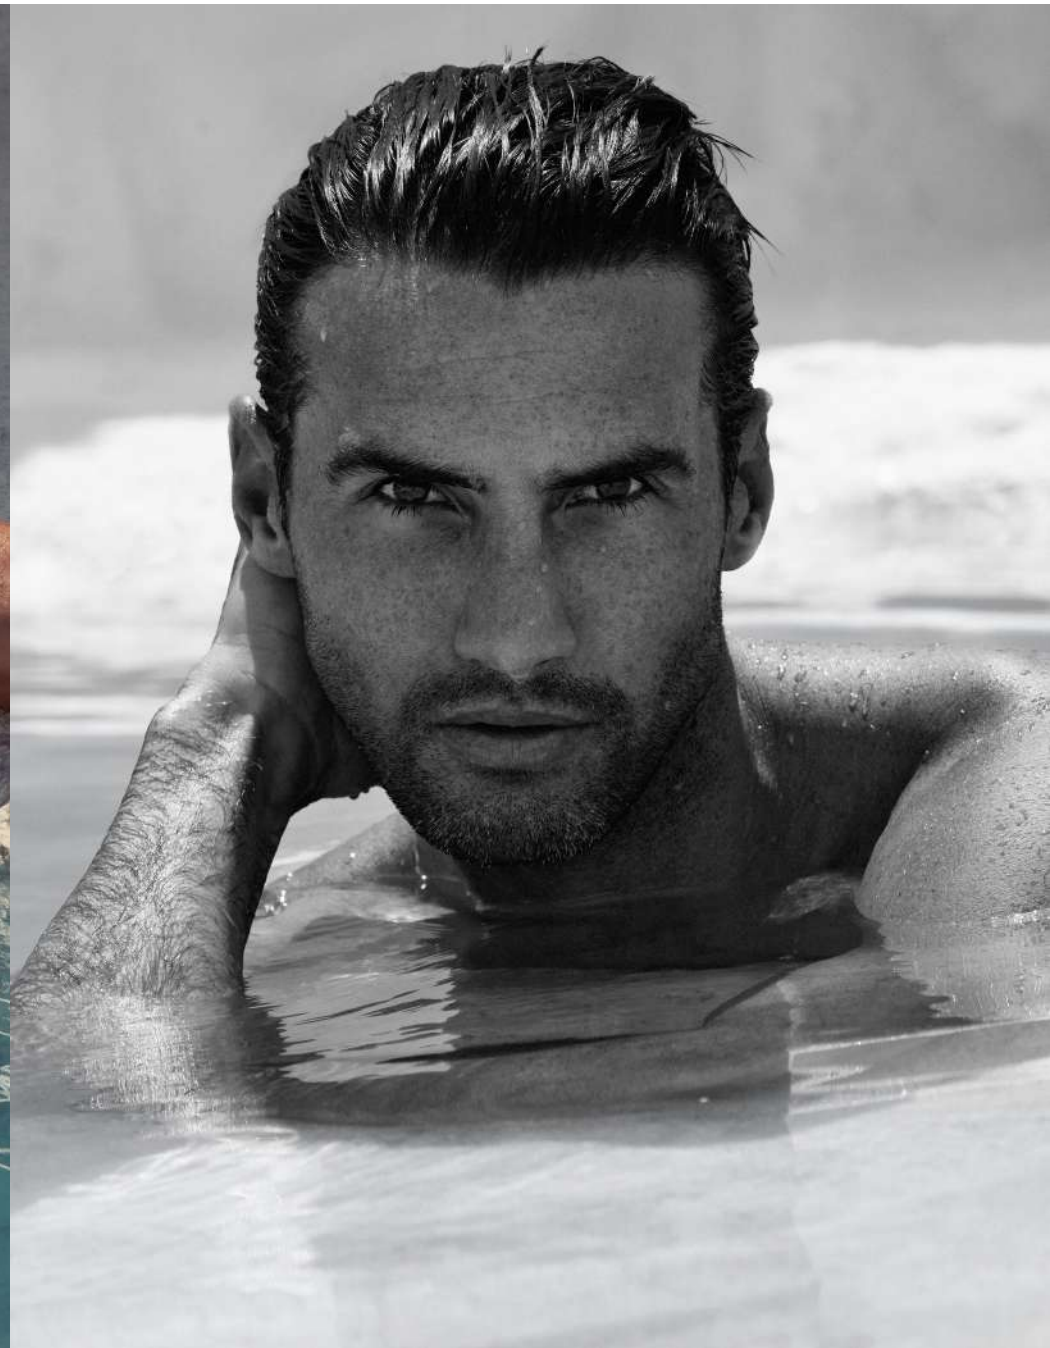

MITCHELL

BALISTAR Z

MITCHELL

Height 188cm

Bust 105cm

Waist 81cm

Hips 105cm

Eyes Green

Hair Brown

Shoes 44

VICTOR MAGAZINE MEN

online exclusive

MITCHELL WICK BY WONG SIM