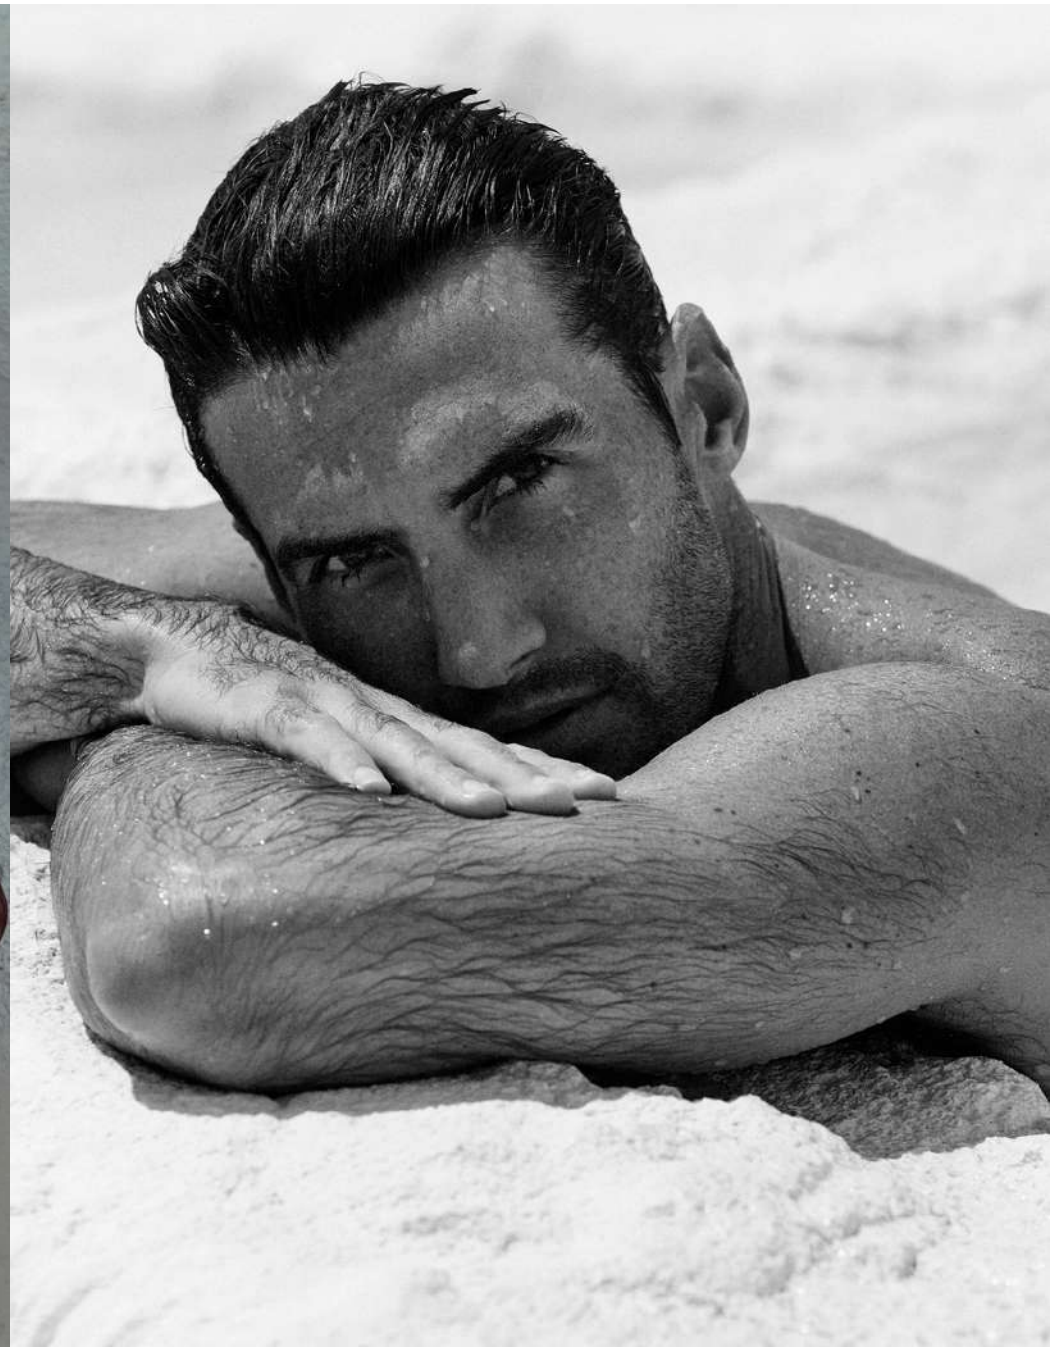

MITCHELL

BALISTAR Z

MITCHELL

Height 188cm

Bust 105cm

Waist 81cm

Hips 105cm

Eyes Green

Hair Brown

Shoes 44

VICTOR MAGAZINE MEN

online exclusive

MITCHELL WICK BY WONG SIM