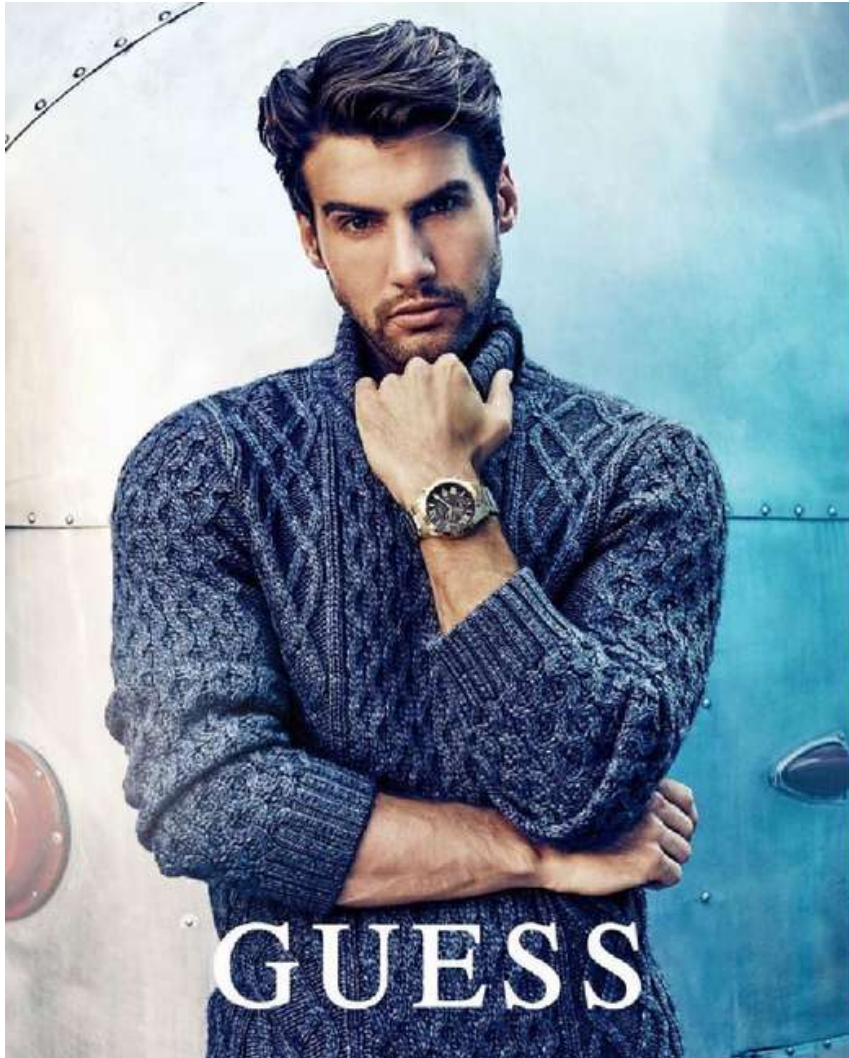

MITCHELL

BALISTAR Z

MITCHELL

Height 188cm

Bust 105cm

Waist 81cm

Hips 105cm

Eyes Green

Hair Brown

Shoes 44

VICTOR MAGAZINE MEN

online exclusive

MITCHELL WICK BY WONG SIM