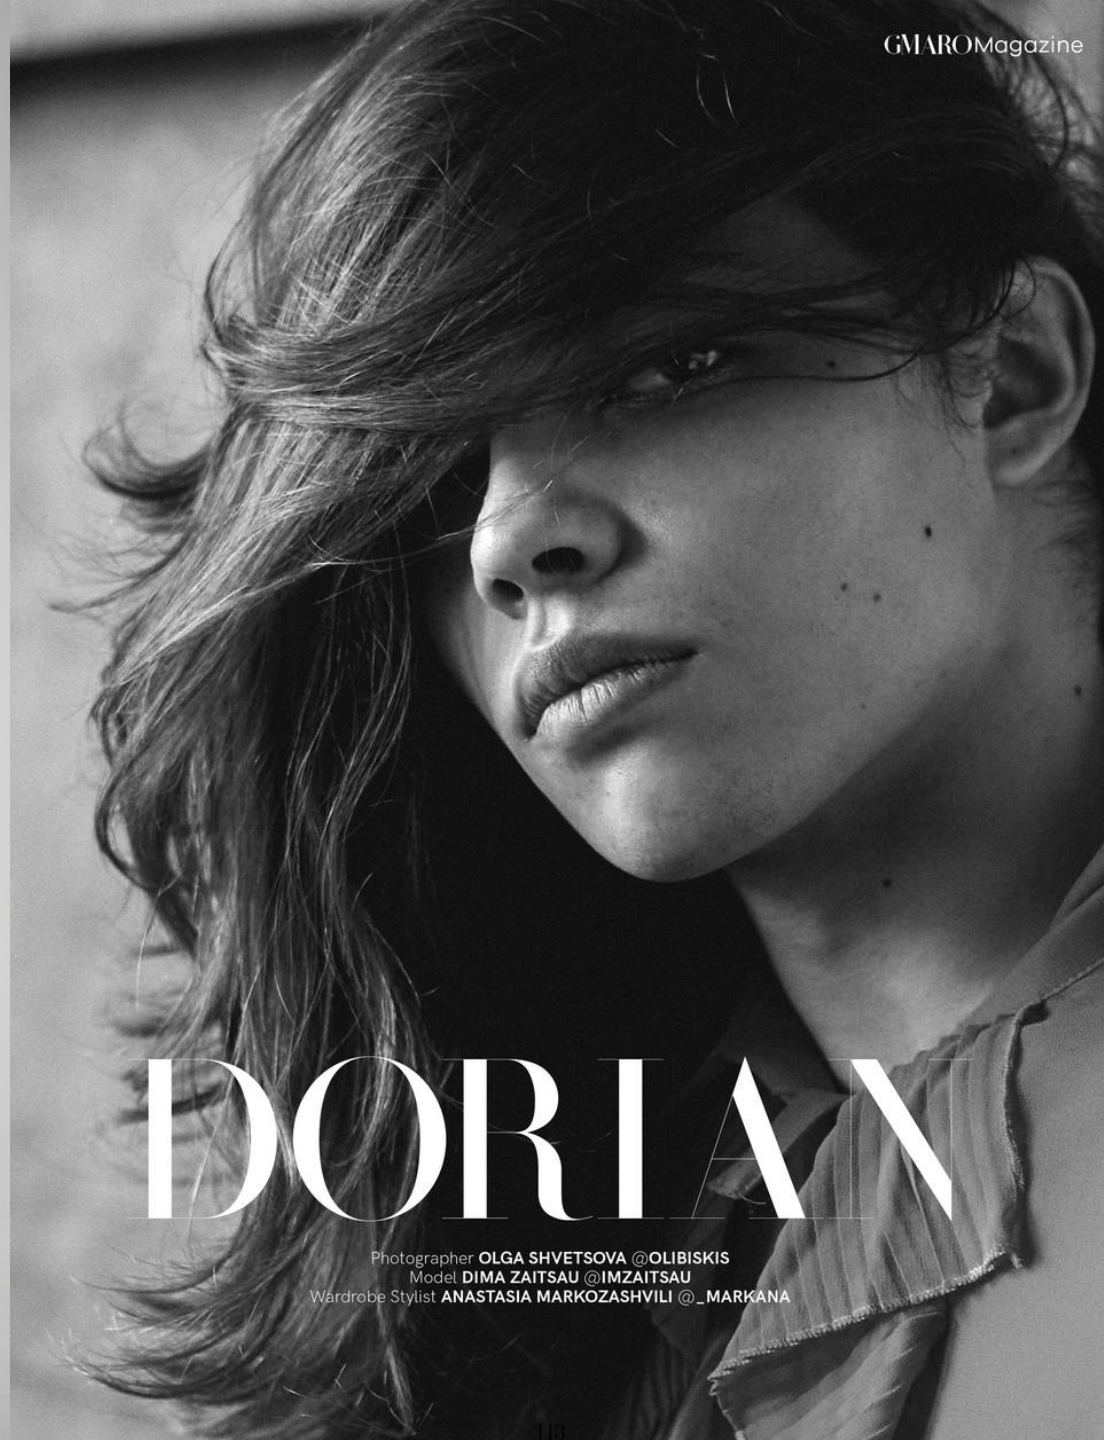

DORIAN

Photographer **OLGA SHVETSOVA** @OLIBISKIS
Model **DIMA ZAITSAU** @IMZAITSAU
Wardrobe Stylist **ANASTASIA MARKOZASHVILI** @_MARKANA