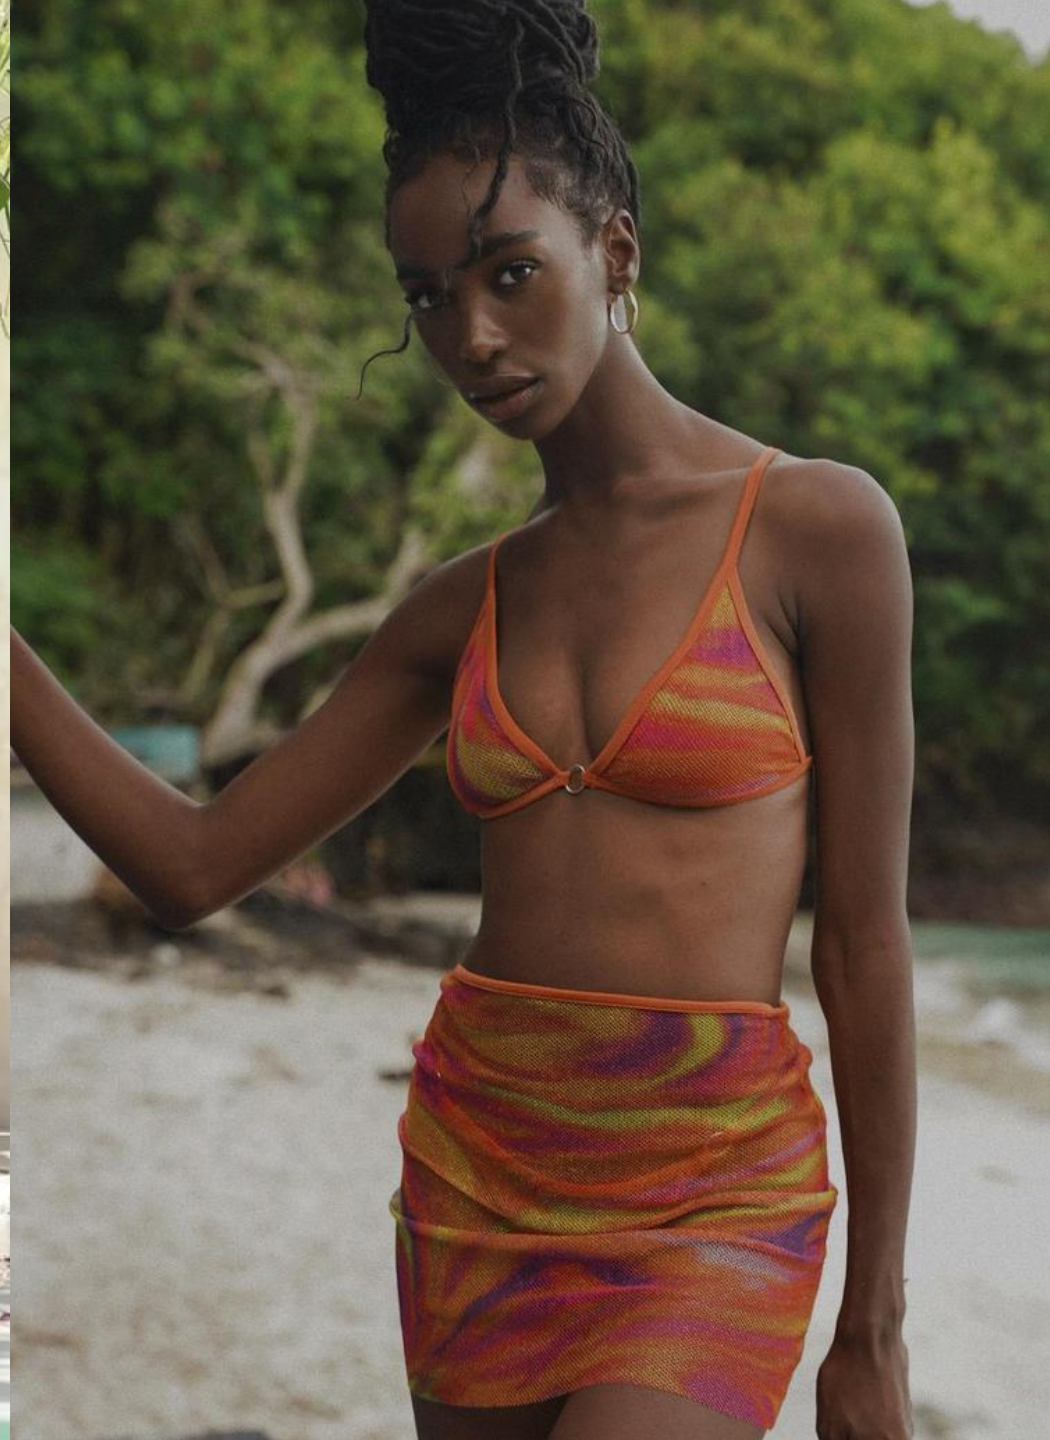

YALA

SALESTARZ

YALA

Height 178 cm

Bust 82 cm

Waist 63 cm

Hips 94 cm

Eyes Brown

Hair Dark

Shoes 40

B A L I S T A R Z