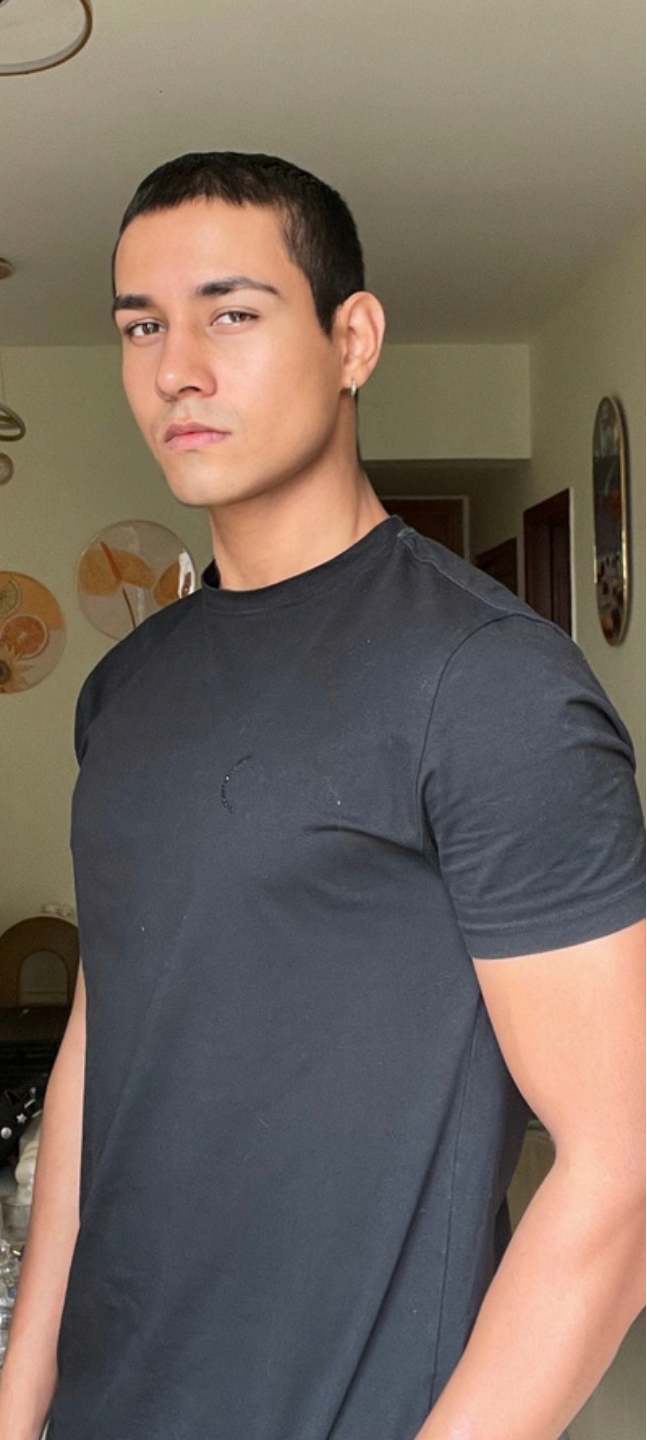

ZEE

BALISTARZ

Z E E

Height 186 cm

Chest 97 cm

Waist 77 cm

Hips 98 cm

Eyes Brown

Hair Black

Shoes 44

B A L I S T A R Z