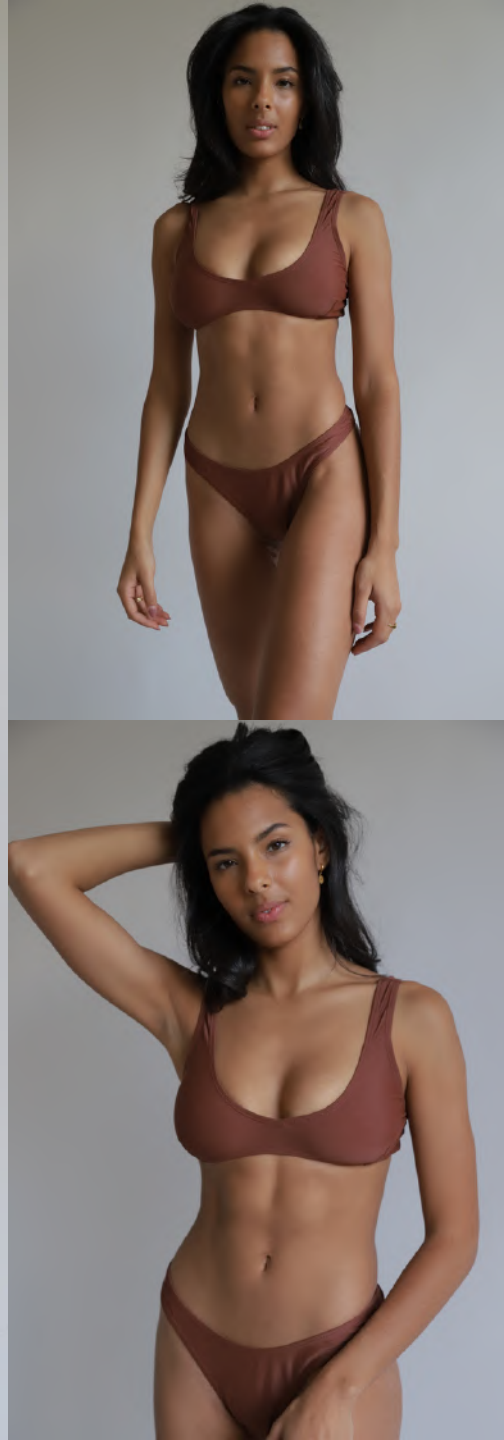

YOUSRA

BALISTARZ

YOUSRA

Height 172 cm

Bust 84 cm

Waist 62 cm

Hips 90 cm

Eyes Brown

Hair Brown

Shoes 39