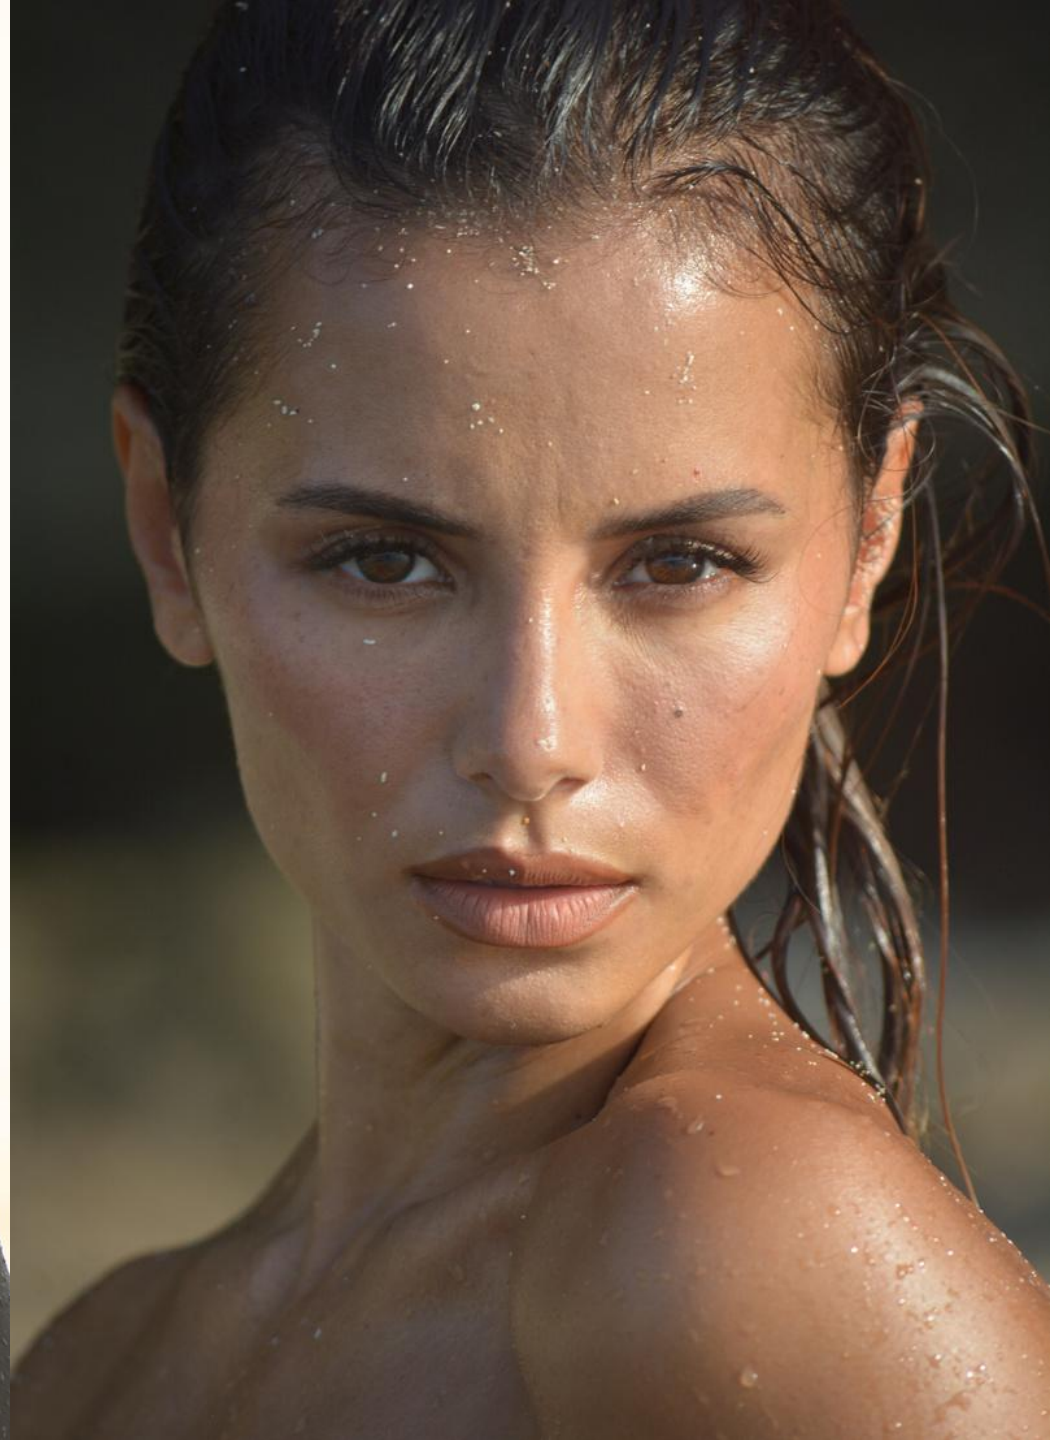

ZOE

BALISTARZ

Z O E

Height 165 cm

Bust 82 cm

Waist 59 cm

Hips 88 cm

Eyes brown

Hair Brown

Shoes 38

B A L I S T A R Z