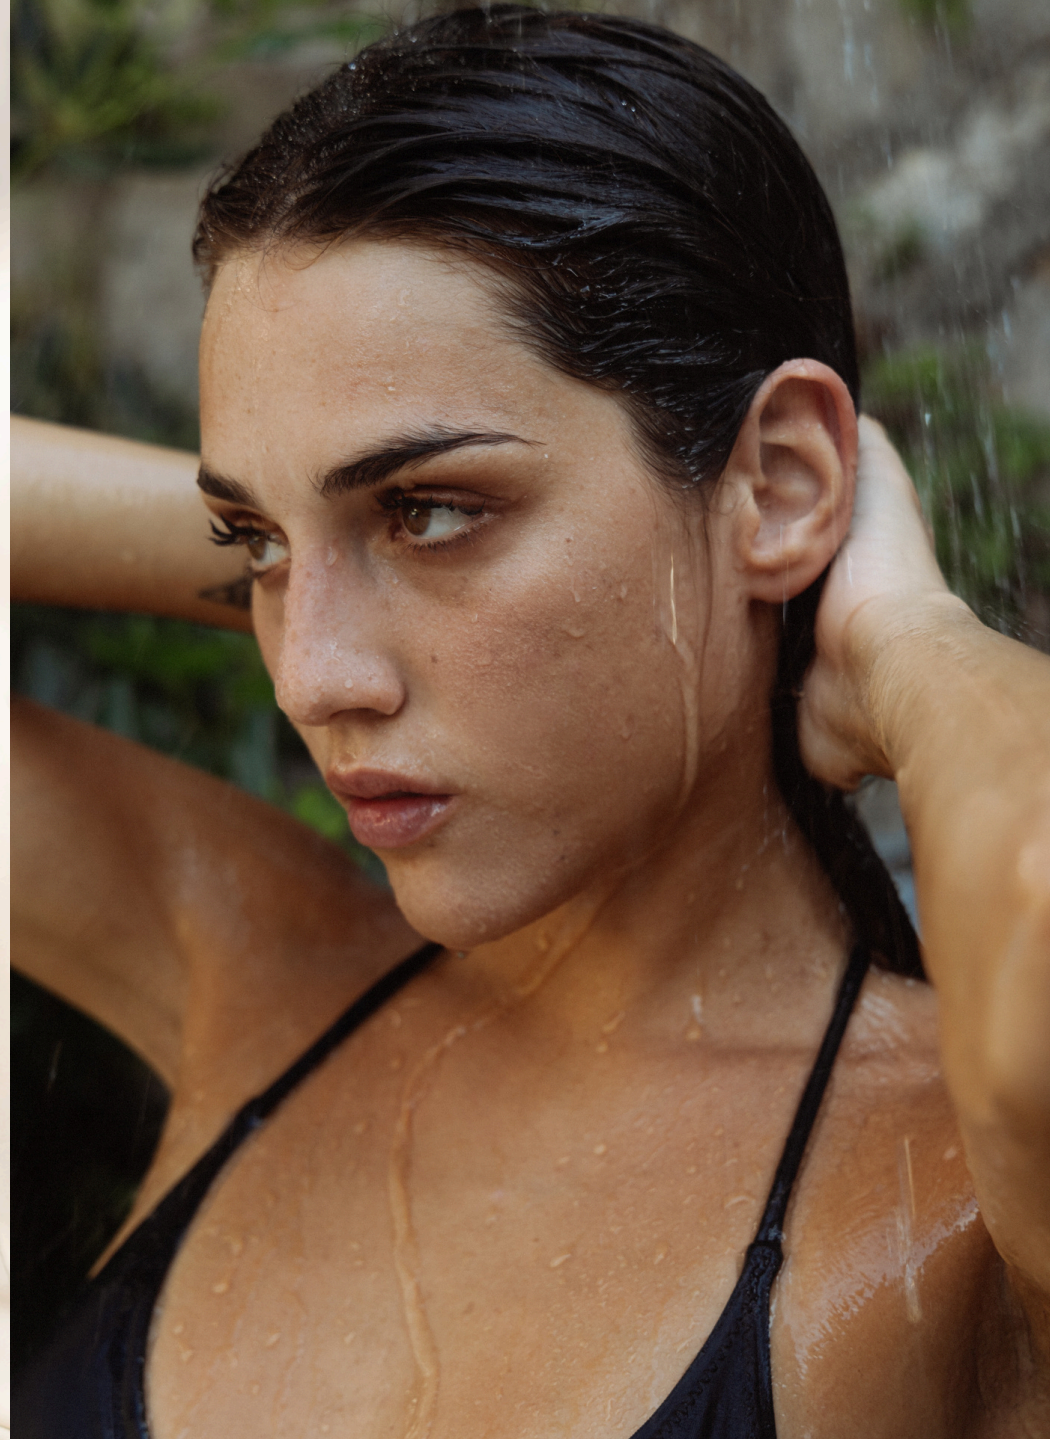

CLAUDIA

BALISTARZ

CLAUDIA

Height 174 cm

Bust 84 cm

Waist 64 cm

Hips 95cm

Eyes Hazel

Hair Brown

Shoes 39

B A L I S T A R Z