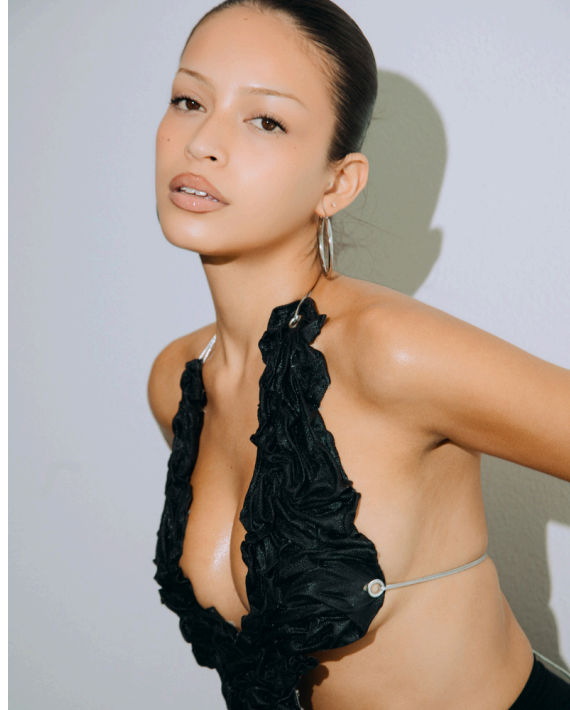

AISHA

BALISTARZ

AISHA

Height 171 cm

Bust 90 cm

Waist 65 cm

Hips 89 cm

Eyes Brown

Hair Brown

Shoes 38